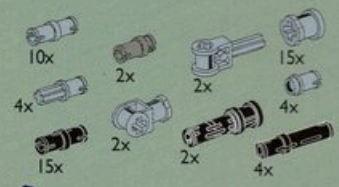

K. #5227 Fiber Optic Cables
 8 pieces. \$2.99

digging Grabs
 \$3.99

P. #5294 Toggle Joints & Connectors
 60 pieces. \$3.99

Q. #5201 Angle Pieces
 20 pieces. \$3.99

S. #8735 LEGO TECHNIC Motor 60 pieces. \$39.99
 Requires 6 AA batteries-not included.